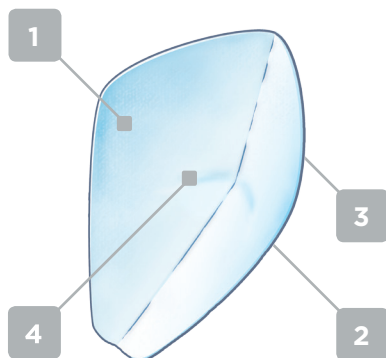

Attends® For Men

Attends - The system with 10 absorption levels for bladder weakness

Attends For Men are anatomically shaped shields designed for men with urinary incontinence.

Levels 1 and 2 are designed for men with post micturition dribble.

Levels 3 and 4 for men with light to moderate urinary incontinence.

- 1 Anatomically shaped for a close comfortable fit for the male anatomy and improved leakage protection.
- 2 Fixation tapes that allow the product to be worn with close fitting underwear and help to reduce the risk of leakage by ensuring the pad stays securely in place.
- 3 A soft breathable textile backsheet reduces the risk of rustle for extra discretion and improved comfort.
- 4 Airlaid core enables the product to be very thin for discretion yet highly absorbent for improved leakage protection, skin dryness and odour protection.

- 1 Anatomically shaped for a close comfortable fit for the male anatomy and improved leakage protection.
- 2 Fixation tapes that allow the product to be worn with close fitting underwear and help to reduce the risk of leakage by ensuring the pad stays securely in place.
- 3 A soft breathable textile backsheet reduces the risk of rustle for extra discretion and improved comfort.
- 4 Super absorbent core for improved leakage protection, skin dryness and odour protection.
- 5 Leakage barriers for improved fit and to reduce the risk of leakage.