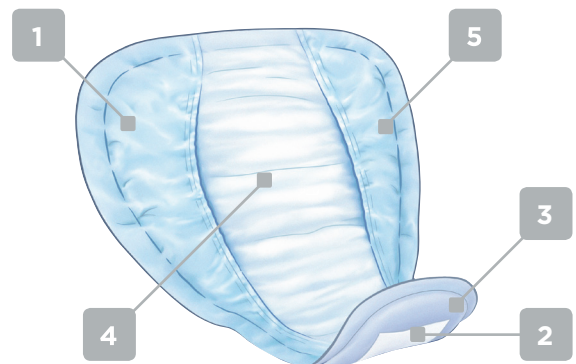

Attends® For Men

Attends - The system with 10 absorption levels for bladder weakness

Attends For Men are anatomically shaped shields designed for men with urinary incontinence.

Levels 1 and 2 are designed for men with post micturition dribble.

Levels 3 and 4 for men with light to moderate urinary incontinence.

- 1 Anatomically shaped for a close comfortable fit for the male anatomy and improved leakage protection.
- 2 Fixation tapes that allow the product to be worn with close fitting underwear and help to reduce the risk of leakage by ensuring the pad stays securely in place.
- 3 A soft breathable textile backsheet reduces the risk of rustle for extra discretion and improved comfort.
- 4 Airlaid core enables the product to be very thin for discretion yet highly absorbent for improved leakage protection, skin dryness and odour protection.

- 1 Anatomically shaped for a close comfortable fit for the male anatomy and improved leakage protection.
- 2 Fixation tapes that allow the product to be worn with close fitting underwear and help to reduce the risk of leakage by ensuring the pad stays securely in place.
- 3 A soft breathable textile backsheet reduces the risk of rustle for extra discretion and improved comfort.
- 4 Super absorbent core for improved leakage protection, skin dryness and odour protection.
- 5 Leakage barriers for improved fit and to reduce the risk of leakage.